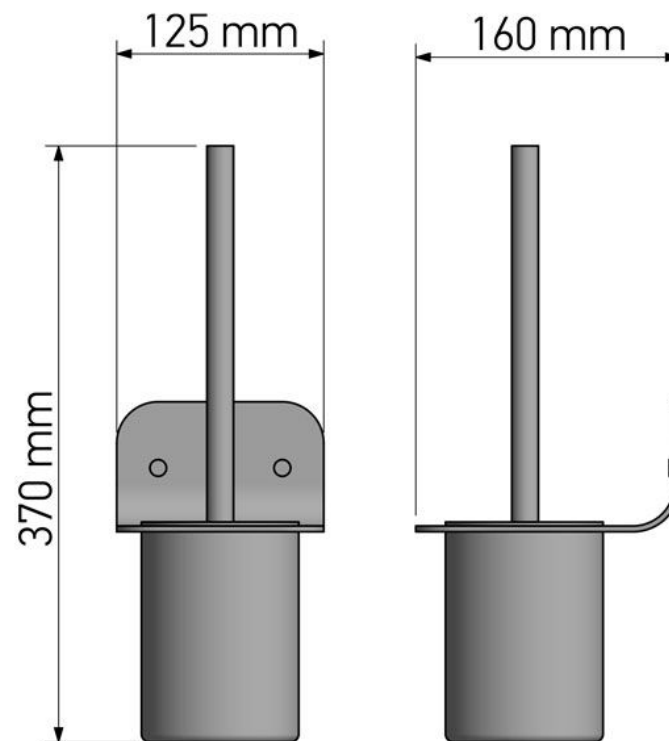

Product Description

Line : Avaton
Type : Toilet Brush Holder wall mounted
Code : 120110-M118

Technical Sheet

Finishing : Anthracite Grained
Metal : Aluminum

SANCO KATSIERIS BROS S.A.
Industry Bathroom accessories,
Design & Manufacturing