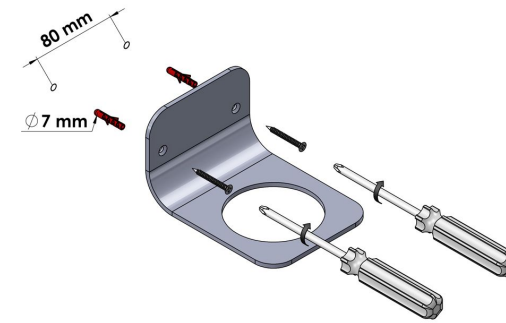

Product Description

Line: Avaton

Type: Toilet Brush Holder wall mounted

Code: 120110-M118

Metal: Aluminum

Product Photo

Mounting Instructions

1