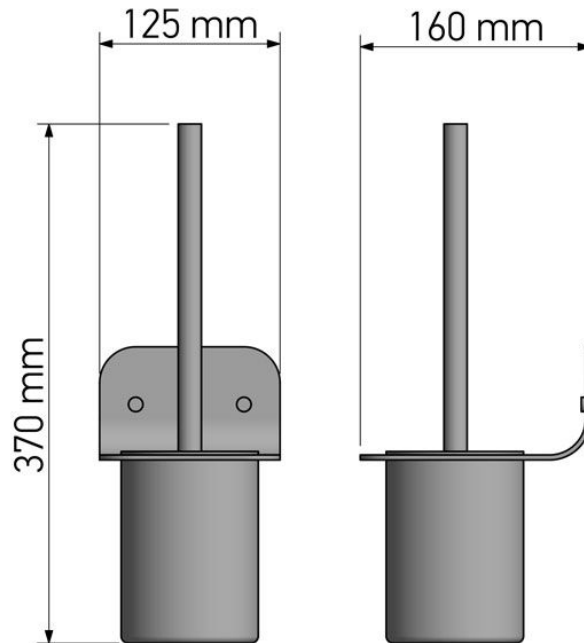

Technical Sheet

KATSIERIS BROS S.A.

Industry Bathroom accessories, Design & Manufacturing, Koropi Industrial Region, Loc: Poka 194 00, Koropi P.O. 27. Athens-Greece T:+30 210 6627 500 info@sanco.gr, www.sanco.gr

Environmental Management System
EAOT EN ISO 14001:2004
Cert. No 144/1/2010