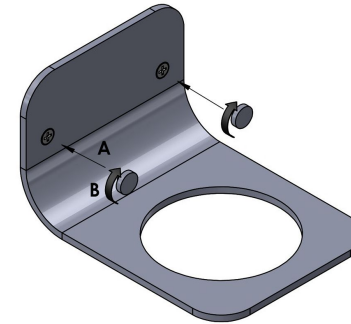

Product Description

Line: Avaton

Type: Toilet Brush Holder wall mounted

Code: 120110-M118

Metal: Aluminum

Product Photo

Mounting Instructions

1

2

3

Technical Sheet

KATSIERIS BROS S.A.

Industry Bathroom accessories, Design & Manufacturing, Koropi Industrial Region, Loc: Poka 194 00, Koropi P.O. 27. Athens-Greece T:+30 210 6627 500 info@sanco.gr, www.sanco.gr

Environmental Management System
EAOT EN ISO 14001:2004
Cert. No 144/1/2010