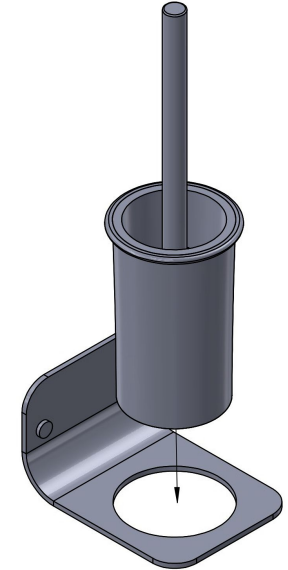

Product Description

Line: Avaton

Type: Toilet Brush Holder wall mounted

Code: 120110-M118

Metal: Aluminum

Product Photo

Mounting Instructions

1

2

3

Technical Sheet

KATSIERIS BROS S.A.

Industry Bathroom accessories, Design & Manufacturing, Koropi Industrial Region, Loc: Poka 194 00, Koropi P.O. 27. Athens-Greece T:+30 210 6627 500 info@sanco.gr, www.sanco.gr

Environmental Management System
EAOT EN ISO 14001:2004
Cert. No 144/1/2010