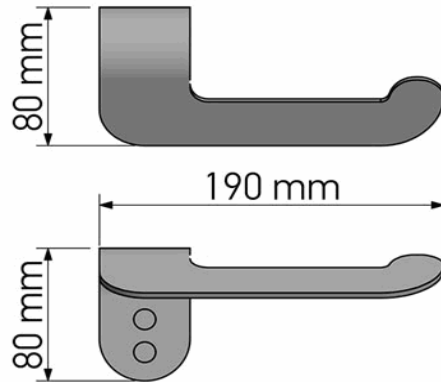

Technical Sheet

KATSIERIS BROS S.A.

Industry Bathroom accessories, Design & Manufacturing, Koropi Industrial Region, Loc: Poka 194 00, Koropi P.O. 27. Athens-Greece T:+30 210 6627 500 info@sanco.gr, www.sanco.gr