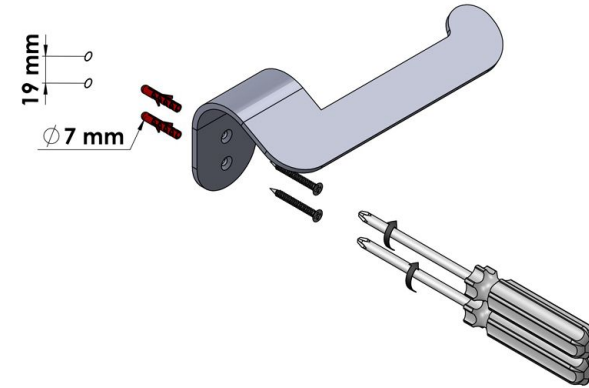

Product Description

Line: Avaton

Type: Toilet Roll Holder

Code: 120106-M118

Metal: Aluminum

Product Photo

Mounting Instructions

1

2

Technical Sheet

KATSIERIS BROS S.A.

Industry Bathroom accessories, Design & Manufacturing, Koropi Industrial Region, Loc: Poka 194 00, Koropi P.O. 27. Athens-Greece T:+30 210 6627 500 info@sanco.gr, www.sanco.gr