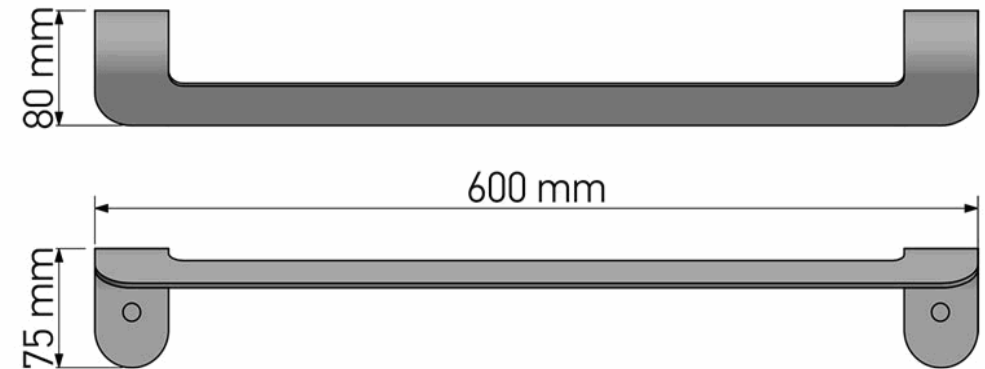

Product Description

Line : Avaton
Type : Single Towel Rail 60cm
Code : 120104-M118

Technical Sheet

Finishing : Anthracite Grained
Metal : Aluminum

SANCO KATSIERIS BROS S.A.
Industry Bathroom accessories,
Design & Manufacturing