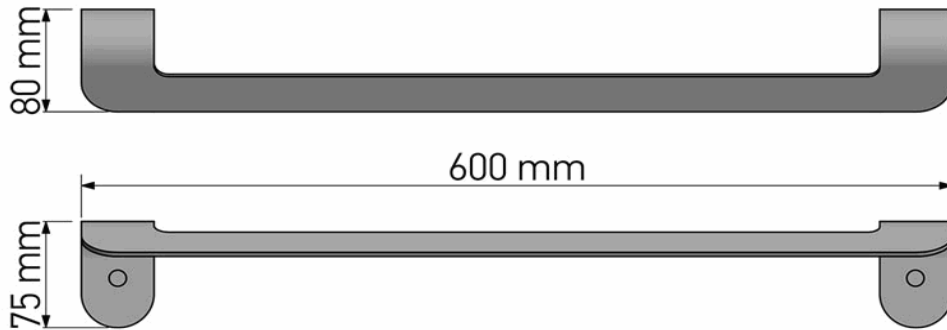

Technical Sheet

KATSIERIS BROS S.A.

Industry Bathroom accessories, Design & Manufacturing, Koropi Industrial Region, Loc: Poka 194 00, Koropi P.O. 27. Athens-Greece T:+30 210 6627 500 info@sanco.gr, www.sanco.gr

Environmental Management System
EAOT EN ISO 14001:2004
Cert. No 144/1/2010