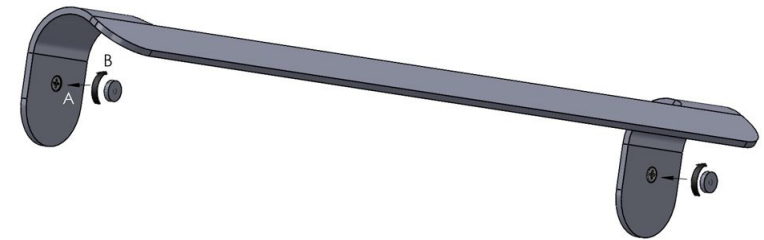

Product Description

Line: Avaton

Type: Single Towel Rail 60cm

Code: 120104-M118

Metal: Aluminum

Product Photo

Mounting Instructions

1

2

Technical Sheet

KATSIERIS BROS S.A.

Industry Bathroom accessories, Design & Manufacturing, Koropi Industrial Region, Loc: Poka 194 00, Koropi P.O. 27. Athens-Greece T:+30 210 6627 500 info@sanco.gr, www.sanco.gr

Environmental Management System
EAOT EN ISO 14001:2004
Cert. No 144/1/2010