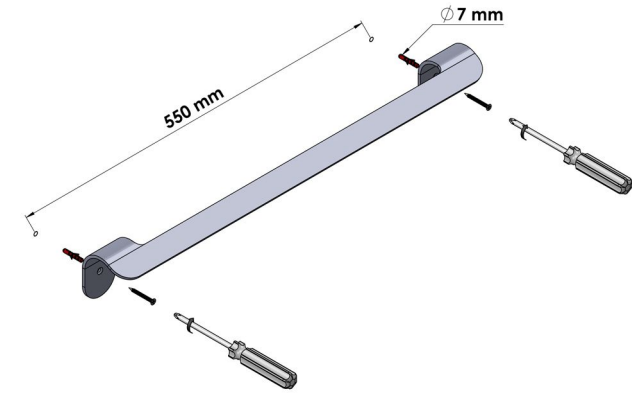

Product Description

Line: Avaton

Type: Single Towel Rail 60cm

Code: 120104-M118

Metal: Aluminum

Product Photo

Mounting Instructions

1

2

Technical Sheet

KATSIERIS BROS S.A.

Industry Bathroom accessories, Design & Manufacturing, Koropi Industrial Region, Loc: Poka 194 00, Koropi P.O. 27. Athens-Greece T:+30 210 6627 500 info@sanco.gr, www.sanco.gr

Environmental Management System
EAOT EN ISO 14001:2004
Cert. No 144/1/2010