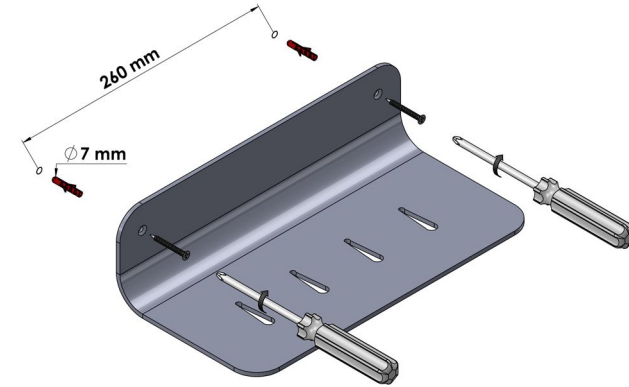

Product Description

Line: Avaton

Type: Sponge Dish

Code: 120103-M118

Metal: Aluminum

Product Photo

Mounting Instructions

1

2

Technical Sheet

KATSIERIS BROS S.A.

Industry Bathroom accessories, Design & Manufacturing, Koropi Industrial Region, Loc: Poka 194 00, Koropi P.O. 27. Athens-Greece T:+30 210 6627 500 info@sanco.gr, www.sanco.gr

Environmental Management System
EAOT EN ISO 14001:2004
Cert. No 144/1/2010