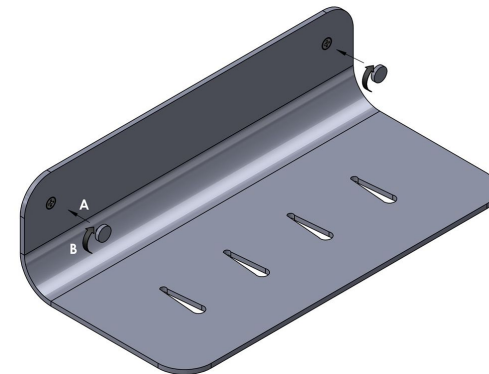

Product Description

Line: Avaton

Type: Sponge Dish

Code: 120103-M118

Metal: Aluminum

Product Photo

Mounting Instructions

1

2

Technical Sheet

KATSIERIS BROS S.A.

Industry Bathroom accessories, Design & Manufacturing, Koropi Industrial Region, Loc: Poka 194 00, Koropi P.O. 27. Athens-Greece T:+30 210 6627 500 info@sanco.gr, www.sanco.gr

Environmental Management System
EAOT EN ISO 14001:2004
Cert. No 144/1/2010