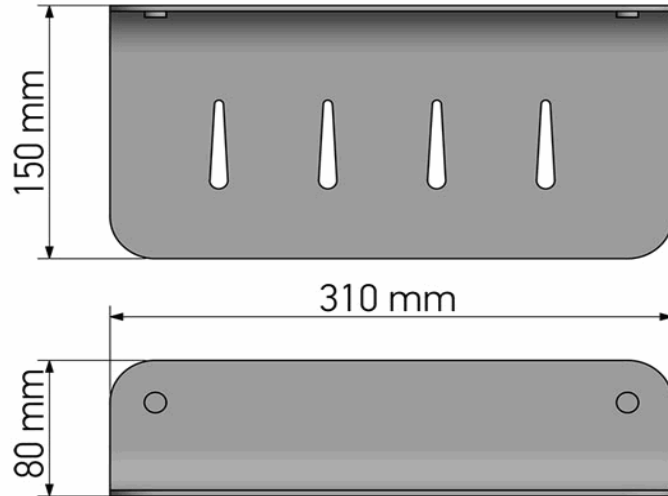

Technical Sheet

KATSIERIS BROS S.A.

Industry Bathroom accessories, Design & Manufacturing, Koropi Industrial Region, Loc: Poka 194 00, Koropi P.O. 27. Athens-Greece T:+30 210 6627 500 info@sanco.gr, www.sanco.gr

Environmental Management System
EAOT EN ISO 14001:2004
Cert. No 144/1/2010