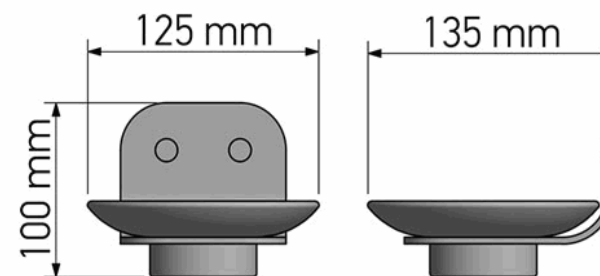

Product Description

Line : Avaton
Type : Soap Dish wall Mounted
Code : 120102-M118

Technical Sheet

Finishing : Anthracite Grained
Metal : Aluminum

SANCO KATSIERIS BROS S.A.
Industry Bathroom accessories,
Design & Manufacturing

Koropi Industrial Region
Loc: Poka 194 00, Koropi P.O. 27,
Athens-Greece

tel.: +30 210 6627500
fax : +30 210 6626830
www.sanco.gr - info@sanco.gr

EN ISO 9001:2008

EN ISO 14001:2004

We guarantee the products are made in our factory in Greece