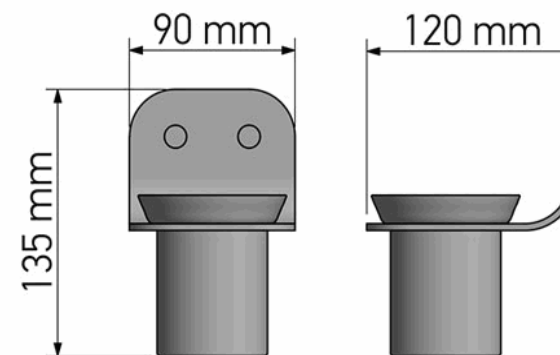

Product Description

Line : Avaton
Type : Glass Holder wall Mounted
Code : 120101-M118

Technical Sheet

Finishing : Anthracite Grained
Metal : Aluminum

SANCO KATSIERIS BROS S.A.
Industry Bathroom accessories,
Design & Manufacturing