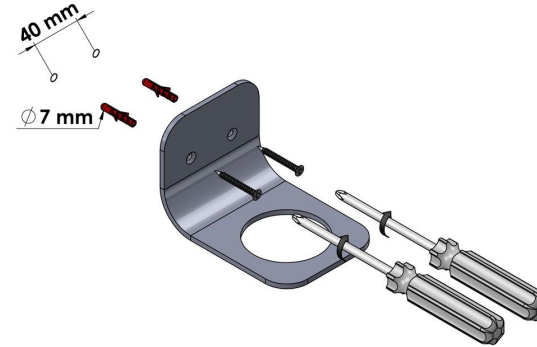

Product Description

Line: Avaton

Type: Glass Holder wall Mounted

Code: 120101-M118

Metal: Aluminum

Product Photo

Mounting Instructions

1