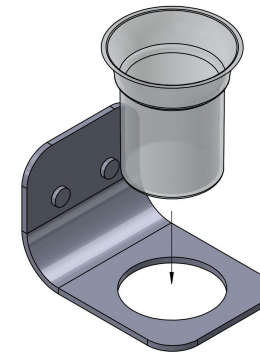

Product Description

Line: Avaton

Type: Glass Holder wall Mounted

Code: 120101-M118

Metal: Aluminum

Product Photo

Mounting Instructions

1

2

3

Technical Sheet

KATSIERIS BROS S.A.

Industry Bathroom accessories, Design & Manufacturing, Koropi Industrial Region, Loc: Poka 194 00, Koropi P.O. 27. Athens-Greece T:+30 210 6627 500 info@sanco.gr, www.sanco.gr