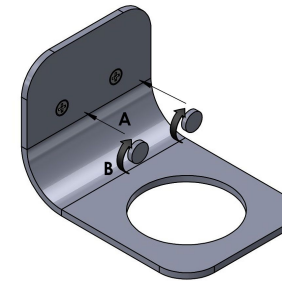

Product Description

Line: Avaton

Type: Glass Holder wall Mounted

Code: 120101-M118

Metal: Aluminum

Product Photo

Mounting Instructions

1

2

3

Technical Sheet

KATSIERIS BROS S.A.

Industry Bathroom accessories, Design & Manufacturing, Koropi Industrial Region, Loc: Poka 194 00, Koropi P.O. 27. Athens-Greece T:+30 210 6627 500 info@sanco.gr, www.sanco.gr