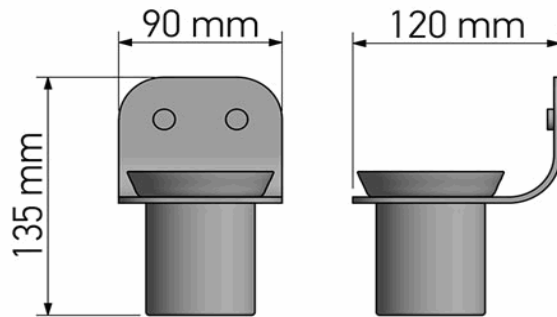

Technical Sheet

KATSIERIS BROS S.A.

Industry Bathroom accessories, Design & Manufacturing, Koropi Industrial Region, Loc: Poka 194 00, Koropi P.O. 27. Athens-Greece T:+30 210 6627 500 info@sanco.gr, www.sanco.gr