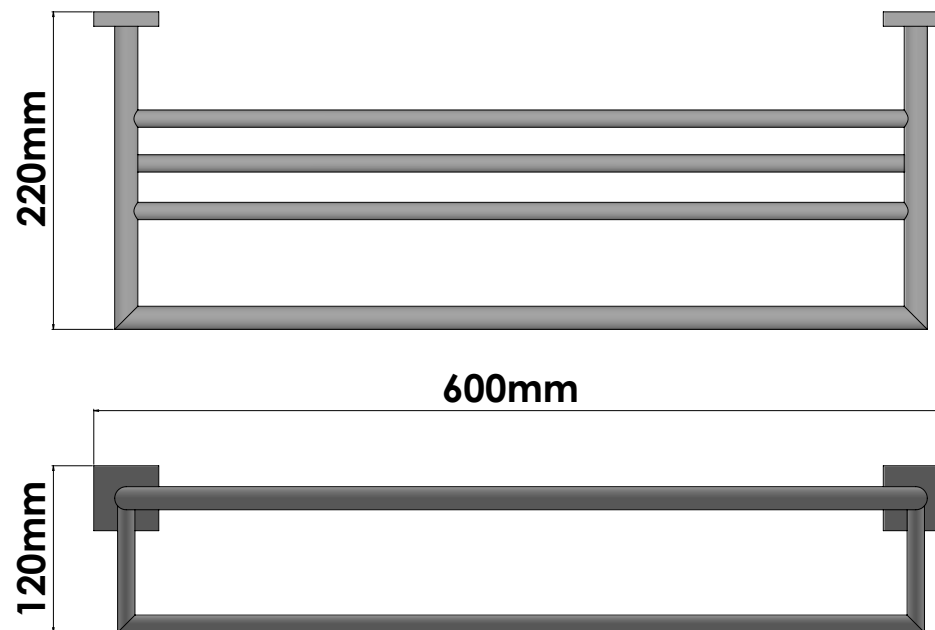

Product Description

Line Extra
 Type Towel Rack
 Code 0961-A03

Technical Sheet

Finishing Chrome
 Metal Brass

KATSIERIS BROS S.A.

Industry Bathroom accessories, Design & Manufacturing, Koropi Industrial Region, Loc: Poka 194 00, Koropi P.O. 27. Athens-Greece T:+30 210 6627 500, info@sanco.gr, www.sanco.gr