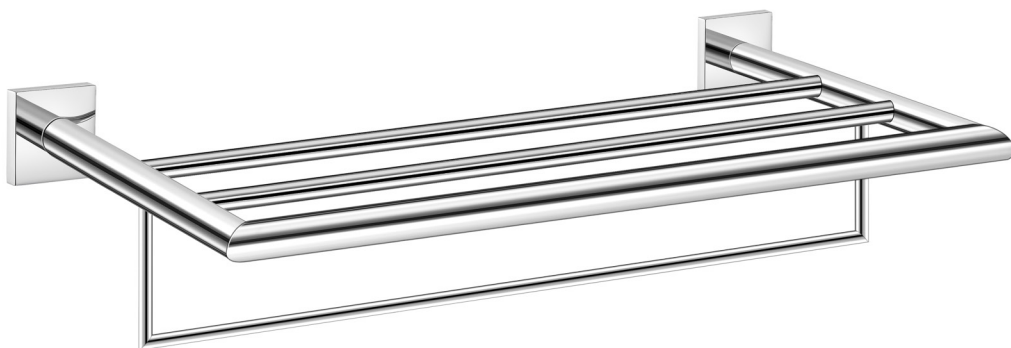

Product Description

Line Extra
 Type Towel Rack
 Code 0961-A03

Technical Sheet

Finishing Chrome
 Metal Brass

KATSIERIS BROS S.A.

Industry Bathroom accessories, Design & Manufacturing, Koropi Industrial Region, Loc: Poka 194 00, Koropi P.O. 27. Athens-Greece T:+30 210 6627 500, info@sanco.gr, www.sanco.gr