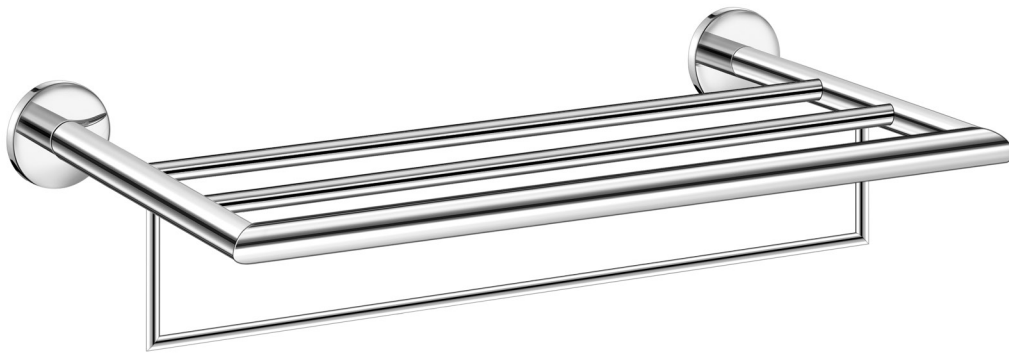

## Product Description

Line Extra  
 Type Towel Rack  
 Code 0911-A03

## Technical Sheet

Finishing Chrome  
 Metal Brass