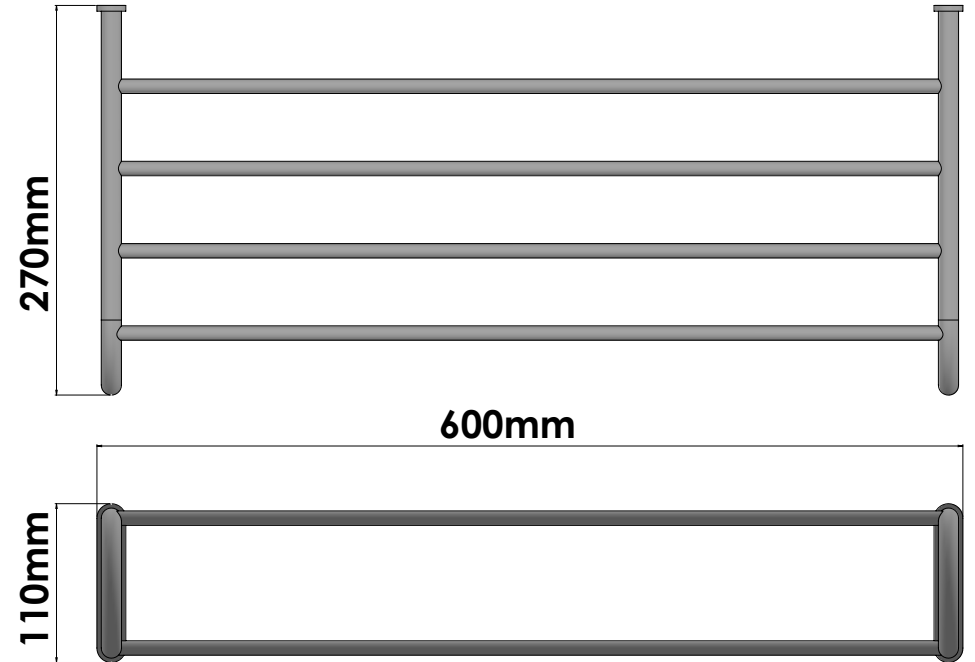

Product Description

Line Extra
Type Towel Rack
Code 0903-A03

Technical Sheet

Finishing Chrome
Metal Brass

KATSIERIS BROS S.A.

Industry Bathroom accessories, Design & Manufacturing, Koropi Industrial Region, Loc: Poka 194 00, Koropi P.O. 27. Athens-Greece T:+30 210 6627 500, info@sanco.gr, www.sanco.gr