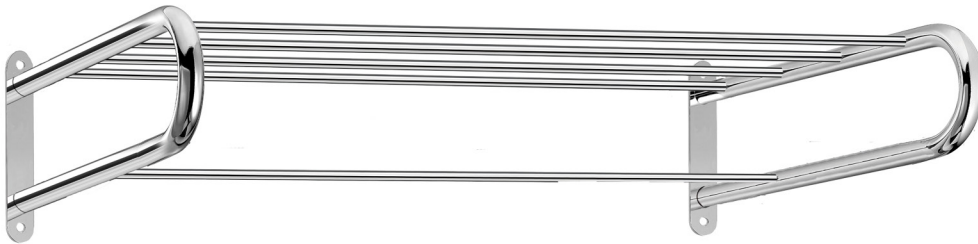

Product Description

Line Extra
Type Towel Rack
Code 0903-A03

Technical Sheet

Finishing Chrome
Metal Brass

KATSIERIS BROS S.A.

Industry Bathroom accessories, Design & Manufacturing, Koropi Industrial Region, Loc: Poka 194 00, Koropi P.O. 27. Athens-Greece T:+30 210 6627 500, info@sanco.gr, www.sanco.gr