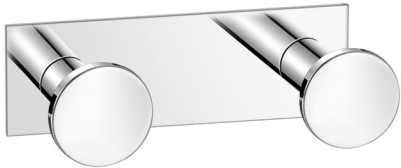

Product Description

Line Extra
 Type Double bath robe hook
 Code 0682-A03

Technical Sheet

Finishing Chrome
 Metal Brass