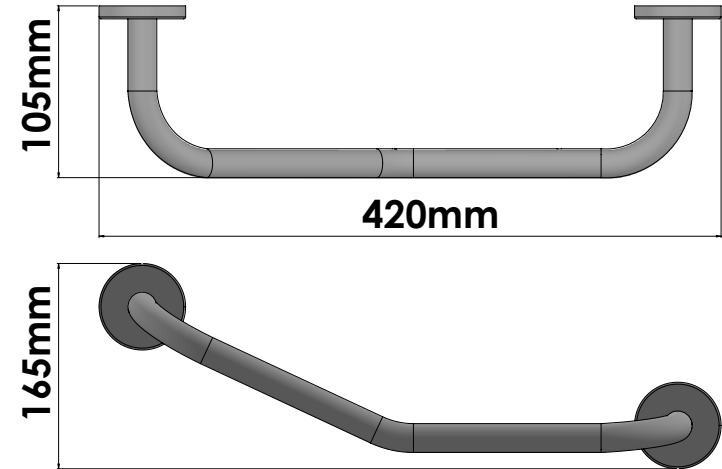

Technical Sheet

Finishing Chrome
Metal Brass

KATSIERIS BROS S.A.

Industry Bathroom accessories, Design & Manufacturing, Koropi Industrial Region, Loc: Poka 194 00, Koropi P.O. 27. Athens-Greece T:+30 210 6627 500, info@sanco.gr, www.sanco.gr