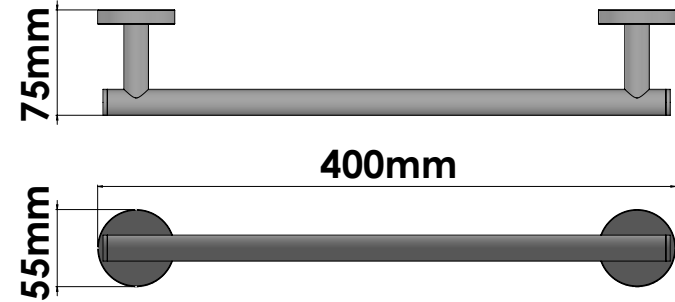

Product Description

Line Extra
 Type Grab-Bar 40 cm
 Code 0353-W40-A03

Technical Sheet

Finishing Chrome
 Metal Brass

KATSIERIS BROS S.A.

Industry Bathroom accessories, Design & Manufacturing, Koropi Industrial Region, Loc: Poka 194 00, Koropi P.O. 27. Athens-Greece T:+30 210 6627 500, info@sanco.gr, www.sanco.gr