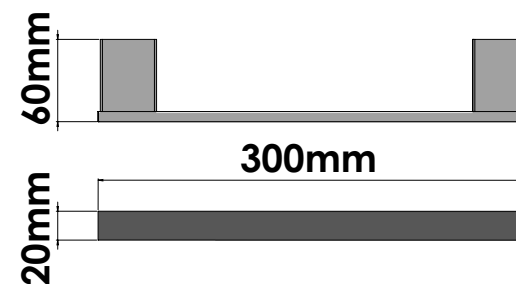

Product Description

Line Extra
 Type Grab-Bar 30 cm
 Code 0352-W30-A03

Technical Sheet

Finishing Chrome
 Metal Brass

KATSIERIS BROS S.A.

Industry Bathroom accessories, Design & Manufacturing, Koropi Industrial Region, Loc: Poka 194 00, Koropi P.O. 27. Athens-Greece T:+30 210 6627 500, info@sanco.gr, www.sanco.gr