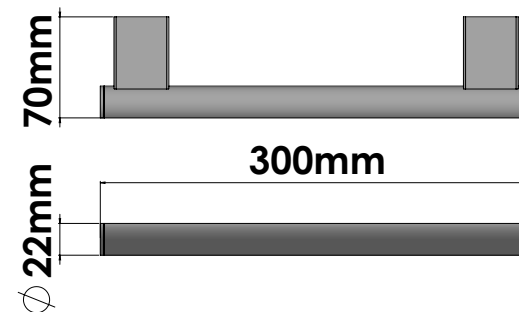

Product Description

Line Extra
 Type Grab-Bar 30 cm
 Code 0351-W30-A03

Technical Sheet

Finishing Chrome
 Metal Brass

KATSIERIS BROS S.A.

Industry Bathroom accessories, Design & Manufacturing, Koropi Industrial Region, Loc: Poka 194 00, Koropi P.O. 27. Athens-Greece T:+30 210 6627 500, info@sanco.gr, www.sanco.gr