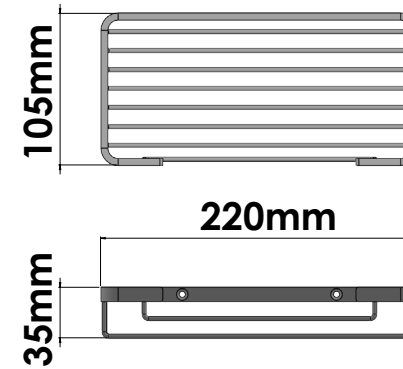

Technical Sheet

Finishing Chrome
Metal Brass

KATSIERIS BROS S.A.

Industry Bathroom accessories, Design & Manufacturing, Koropi Industrial Region, Loc: Poka 194 00, Koropi P.O. 27. Athens-Greece T:+30 210 6627 500, info@sanco.gr, www.sanco.gr