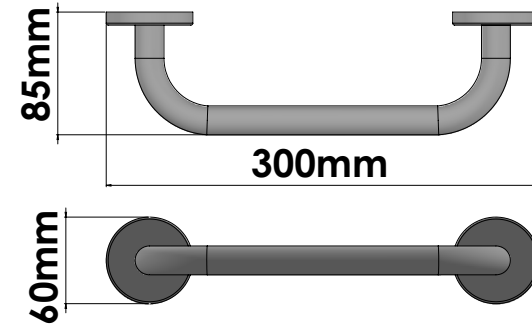

Technical Sheet

Finishing Chrome
Metal Brass

KATSIERIS BROS S.A.

Industry Bathroom accessories, Design & Manufacturing, Koropi Industrial Region, Loc: Poka 194 00, Koropi P.O. 27. Athens-Greece T:+30 210 6627 500, info@sanco.gr, www.sanco.gr