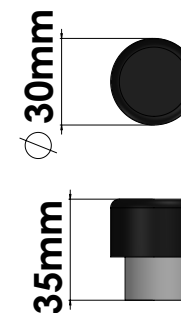

Technical Sheet

Finishing Chrome
Metal Brass

KATSIERIS BROS S.A.

Industry Bathroom accessories, Design & Manufacturing, Koropi Industrial Region, Loc: Poka 194 00, Koropi P.O. 27. Athens-Greece T:+30 210 6627 500, info@sanco.gr, www.sanco.gr