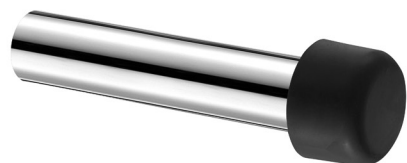

Product Description

Line Extra
Type Door stop wall mounted
Code 0251-A03

Technical Sheet

Finishing Chrome
Metal Brass

KATSIERIS BROS S.A.

Industry Bathroom accessories, Design & Manufacturing, Koropi Industrial Region, Loc: Poka 194 00, Koropi P.O. 27. Athens-Greece T:+30 210 6627 500, info@sanco.gr, www.sanco.gr