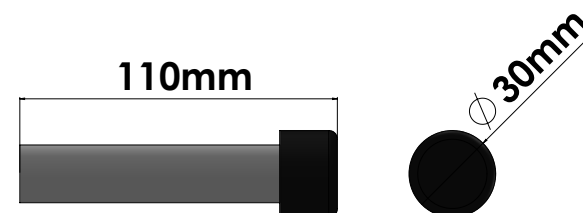

Product Description

Line Extra
Type Door stop wall mounted
Code 0251-A03

Technical Sheet

Finishing Chrome
Metal Brass

KATSIERIS BROS S.A.

Industry Bathroom accessories, Design & Manufacturing, Koropi Industrial Region, Loc: Poka 194 00, Koropi P.O. 27. Athens-Greece T:+30 210 6627 500, info@sanco.gr, www.sanco.gr