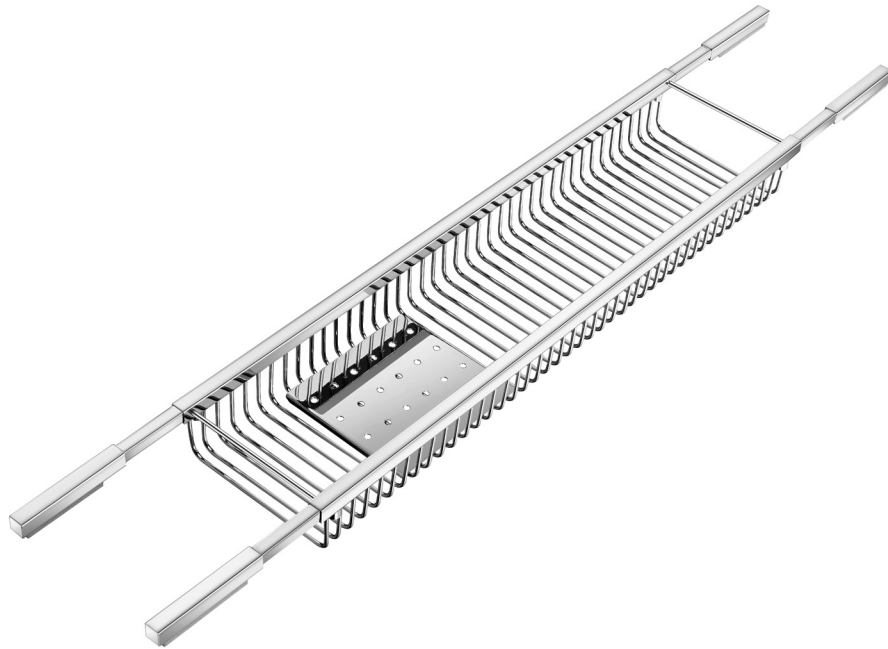

Product Description

Line Extra
 Type Sponge Dish adjustable
 Code 0151-A03

Technical Sheet

Finishing Chrome
 Metal Brass

KATSIERIS BROS S.A.

Industry Bathroom accessories, Design & Manufacturing, Koropi Industrial Region, Loc: Poka 194 00, Koropi P.O. 27. Athens-Greece T:+30 210 6627 500, info@sanco.gr, www.sanco.gr