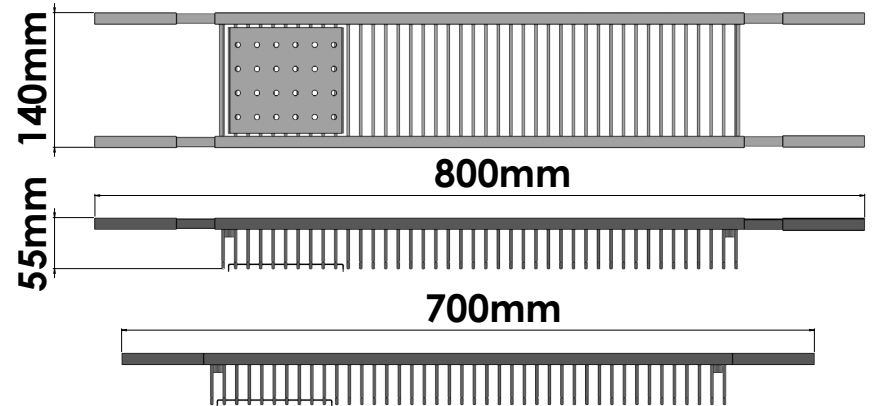

Product Description

Line Extra
 Type Sponge Dish adjustable
 Code 0151-A03

Technical Sheet

Finishing Chrome
 Metal Brass

KATSIERIS BROS S.A.

Industry Bathroom accessories, Design & Manufacturing, Koropi Industrial Region, Loc: Poka 194 00, Koropi P.O. 27. Athens-Greece T:+30 210 6627 500, info@sanco.gr, www.sanco.gr