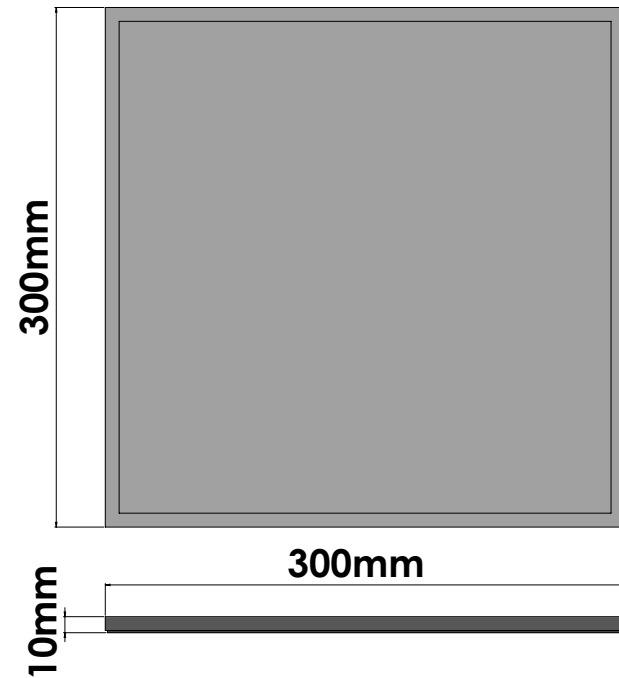

Product Description

Line Extra
Type Coffee Tray
Code 0137-A03

Technical Sheet

Finishing Chrome
Metal Brass

KATSIERIS BROS S.A.

Industry Bathroom accessories, Design & Manufacturing, Koropi Industrial Region, Loc: Poka 194 00, Koropi P.O. 27. Athens-Greece T:+30 210 6627 500, info@sanco.gr, www.sanco.gr