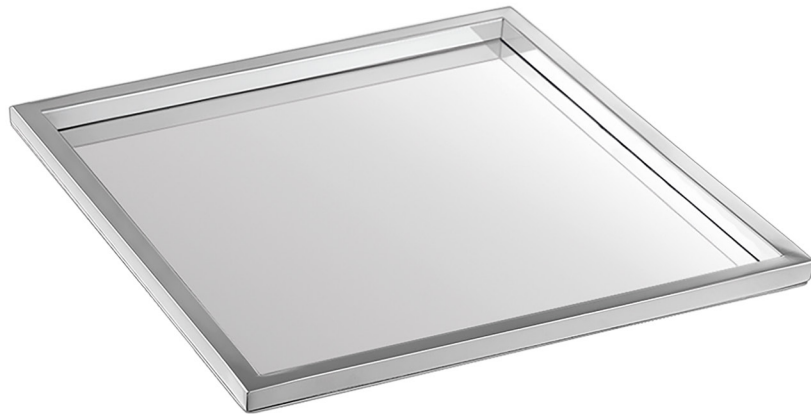

Product Description

Line Extra
Type Coffee Tray
Code 0137-A03

Technical Sheet

Finishing Chrome
Metal Brass

KATSIERIS BROS S.A.

Industry Bathroom accessories, Design & Manufacturing, Koropi Industrial Region, Loc: Poka 194 00, Koropi P.O. 27. Athens-Greece T:+30 210 6627 500, info@sanco.gr, www.sanco.gr