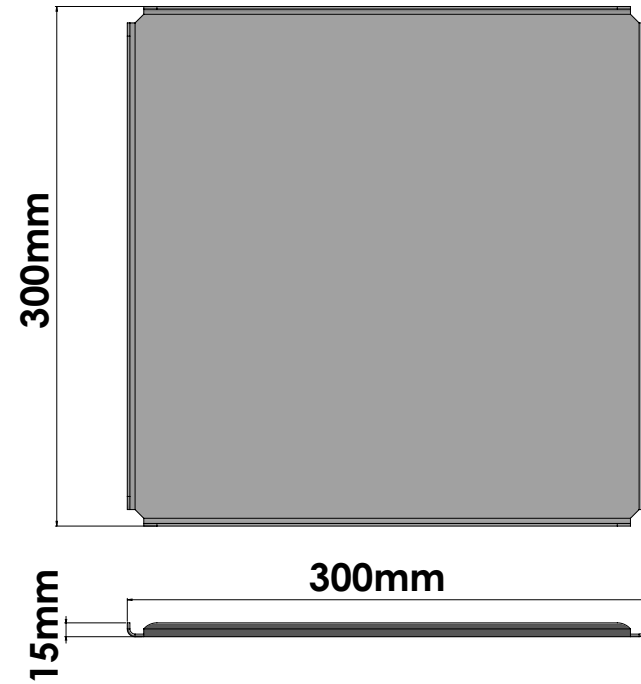

Product Description

Line Extra
Type Coffee tray (AISI 304)
Code 0134-M116

Technical Sheet

Finishing Black Mat
Metal INOX AISI 304

KATSIERIS BROS S.A.

Industry Bathroom accessories, Design & Manufacturing, Koropi Industrial Region, Loc: Poka 194 00, Koropi P.O. 27. Athens-Greece T:+30 210 6627 500, info@sanco.gr, www.sanco.gr