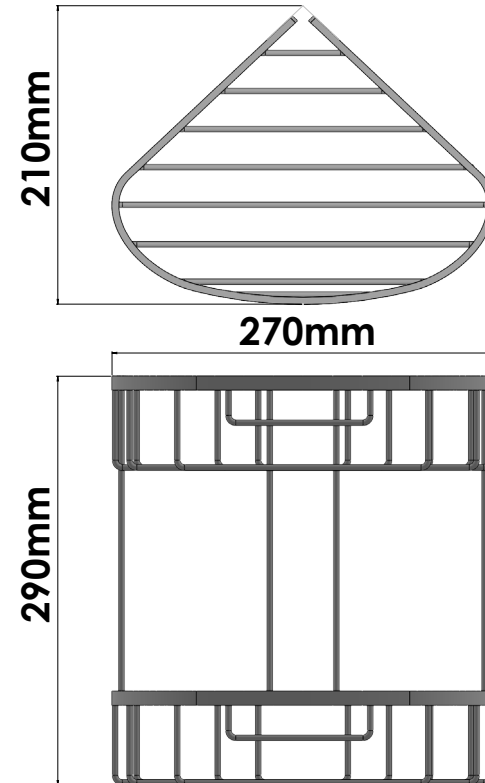

Product Description

Line Extra
 Type Corner shower basket (2ply)
 Code 009-A03

Technical Sheet

Finishing Chrome
 Metal Brass

KATSIERIS BROS S.A.

Industry Bathroom accessories, Design & Manufacturing, Koropi Industrial Region, Loc: Poka 194 00, Koropi P.O. 27. Athens-Greece T:+30 210 6627 500, info@sanco.gr, www.sanco.gr