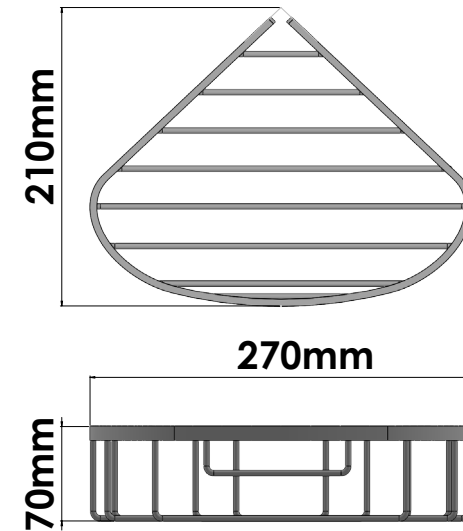

Product Description

Line **Extra**
 Type **Corner shower basket**
 Code **008-A03**

Technical Sheet

Finishing **Chrome**
 Metal **Brass**

KATSIERIS BROS S.A.

Industry Bathroom accessories, Design & Manufacturing, Koropi Industrial Region, Loc: Poka 194 00, Koropi P.O. 27. Athens-Greece T:+30 210 6627 500, info@sanco.gr, www.sanco.gr