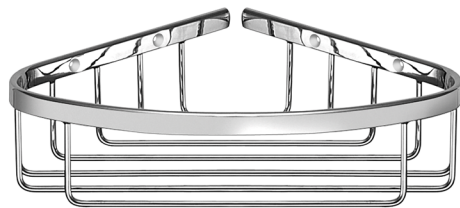

Product Description

Line **Extra**
 Type **Corner shower basket**
 Code **008-A03**

Technical Sheet

Finishing **Chrome**
 Metal **Brass**

KATSIERIS BROS S.A.

Industry Bathroom accessories, Design & Manufacturing, Koropi Industrial Region, Loc: Poka 194 00, Koropi P.O. 27. Athens-Greece T:+30 210 6627 500, info@sanco.gr, www.sanco.gr