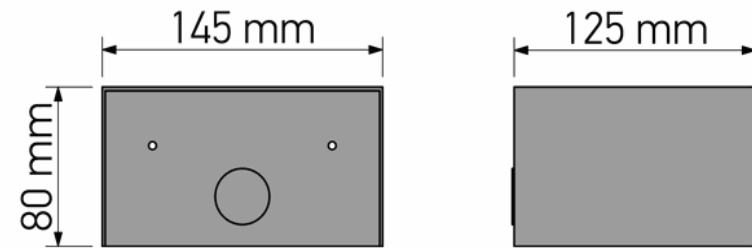

Technical Sheet

Finishing : Chrome
Metal : Brass

KATSIERIS BROS S.A.

Industry Bathroom accessories, Design & Manufacturing, Koropi Industrial Region, Loc: Poka 194 00, Koropi P.O. 27. Athens-Greece T:+30 210 6627 500, F:+30 210 6626 830
info@sanco.gr, www.sanco.gr

Environmental Management System
EAOT EN ISO 14001:2004
Cert. No 144/Γ/2010