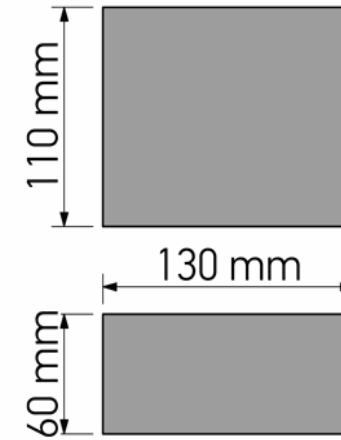

Technical Sheet

Finishing : Chrome
Metal : Brass

KATSIERIS BROS S.A.

Industry Bathroom accessories, Design & Manufacturing, Koropi Industrial Region, Loc: Poka 194 00, Koropi P.O. 27. Athens-Greece T:+30 210 6627 500, F:+30 210 6626 830
info@sanco.gr, www.sanco.gr

Environmental Management System
EAOT EN ISO 14001:2004
Cert. No 144/Γ/2010