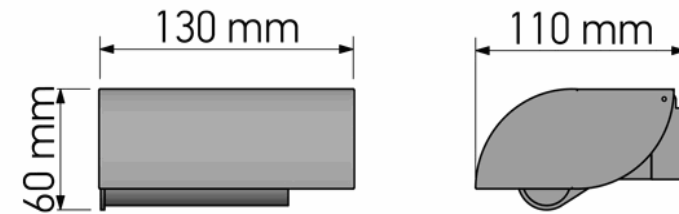

Technical Sheet

Finishing : Chrome
Metal : Brass

KATSIERIS BROS S.A.

Industry Bathroom accessories, Design & Manufacturing, Koropi Industrial Region, Loc: Poka 194 00, Koropi P.O. 27. Athens-Greece T:+30 210 6627 500, F:+30 210 6626 830
info@sanco.gr, www.sanco.gr

Environmental Management System
EAOT EN ISO 14001:2004
Cert. No 144/Γ/2010