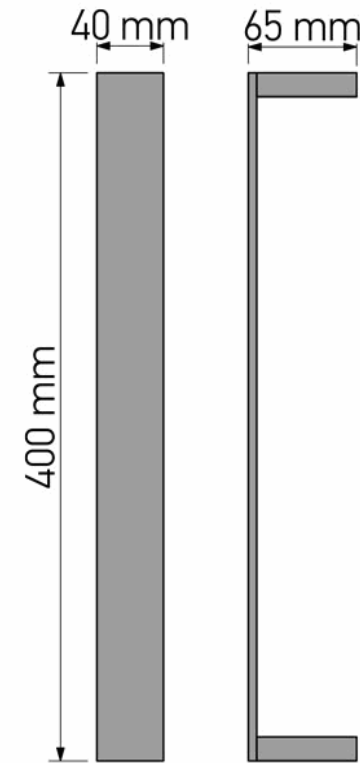

Technical Sheet

Finishing : Chrome
Metal : Brass

KATSIERIS BROS S.A.

Industry Bathroom accessories, Design & Manufacturing, Koropi Industrial Region, Loc: Poka 194 00, Koropi P.O. 27. Athens-Greece T:+30 210 6627 500, F:+30 210 6626 830
info@sanco.gr, www.sanco.gr

Environmental Management System
EAOT EN ISO 14001:2004
Cert. No 144/Γ/2010