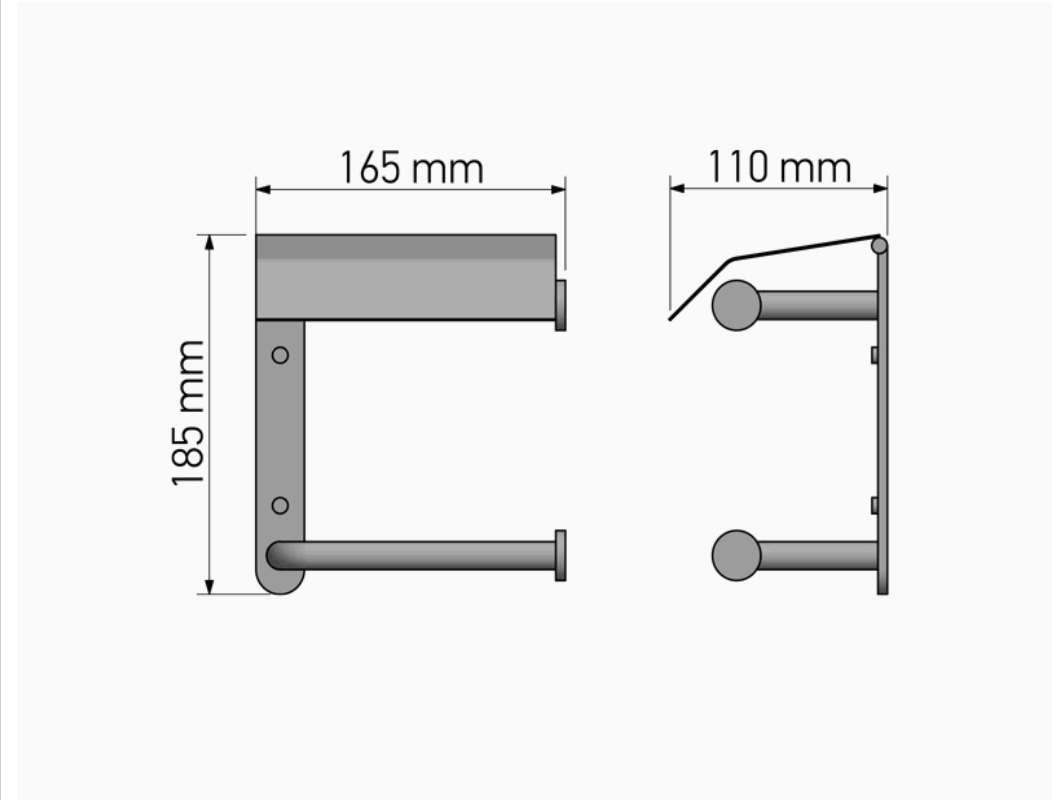

Product Description

Line : Toilet Roll Holders Pro
Type : Double Toilet Roll Holder with cover
Code : 00816

Technical Sheet

Finishing : Chrome
Metal : Brass

KATSIERIS BROS S.A.

Industry Bathroom accessories, Design & Manufacturing, Koropi Industrial Region, Loc: Poka 194 00, Koropi P.O. 27. Athens-Greece T:+30 210 6627 500, F:+30 210 6626 830
info@sanco.gr, www.sanco.gr

Environmental Management System
EAOT EN ISO 14001:2004
Cert. No 144/Γ/2010