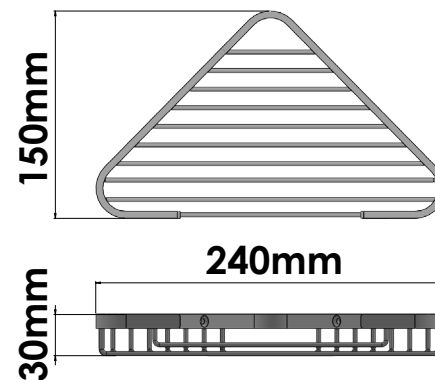

Product Description

Line Extra
 Type Corner Sponge Dish
 Code 007-A03

Technical Sheet

Finishing Chrome
 Metal Brass

KATSIERIS BROS S.A.

Industry Bathroom accessories, Design & Manufacturing, Koropi Industrial Region, Loc: Poka 194 00, Koropi P.O. 27. Athens-Greece T:+30 210 6627 500, info@sanco.gr, www.sanco.gr