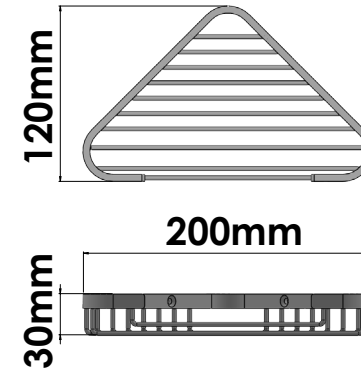

Technical Sheet

Finishing Chrome
Metal Brass

KATSIERIS BROS S.A.

Industry Bathroom accessories, Design & Manufacturing, Koropi Industrial Region, Loc: Poka 194 00, Koropi P.O. 27. Athens-Greece T:+30 210 6627 500, info@sanco.gr, www.sanco.gr