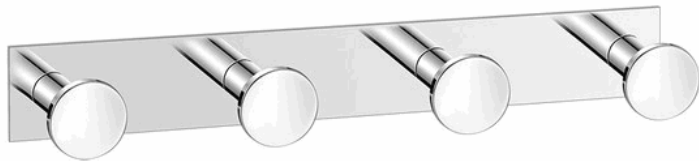

Product Description

Line : Bath Robe Hook & Door Stop
Type : Bath Robe Hook (4ply)
Code : 00684