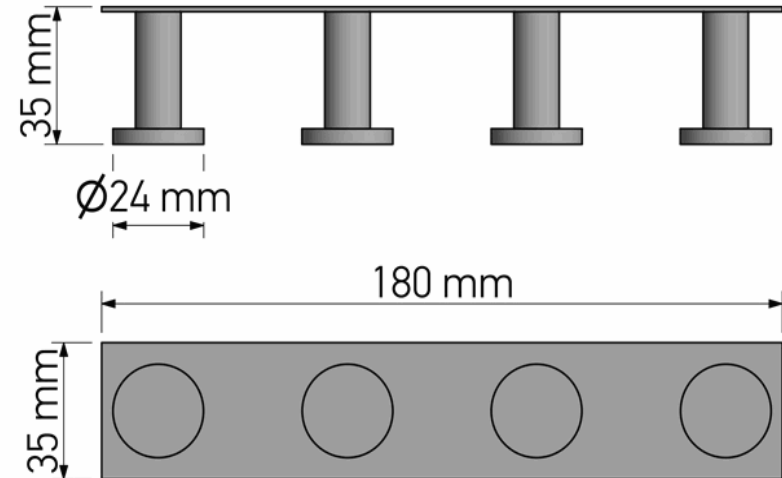

Technical Sheet

Finishing : Chrome
Metal : Brass

KATSIERIS BROS S.A.

Industry Bathroom accessories, Design & Manufacturing, Koropi Industrial Region, Loc: Poka 194 00, Koropi P.O. 27. Athens-Greece T:+30 210 6627 500, F:+30 210 6626 830
info@sanco.gr, www.sanco.gr

Environmental Management System
EAOT EN ISO 14001:2004
Cert. No 144/1/2010