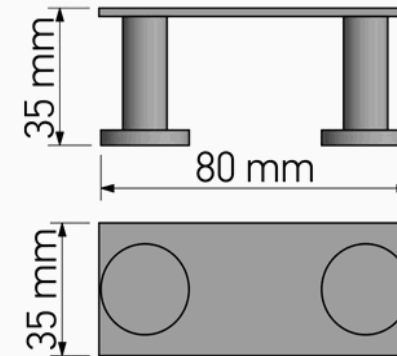

Product Description

Line : Bath Robe Hook & Door Stop
Type : Double bath robe hook
Code : 00682

Technical Sheet

Finishing : Chrome
Metal : Brass

KATSIERIS BROS S.A.

Industry Bathroom accessories, Design & Manufacturing, Koropi Industrial Region, Loc: Poka 194 00, Koropi P.O. 27. Athens-Greece T:+30 210 6627 500, F:+30 210 6626 830
info@sanco.gr, www.sanco.gr

Environmental Management System
EAOT EN ISO 14001:2004
Cert. No 144/Γ/2010