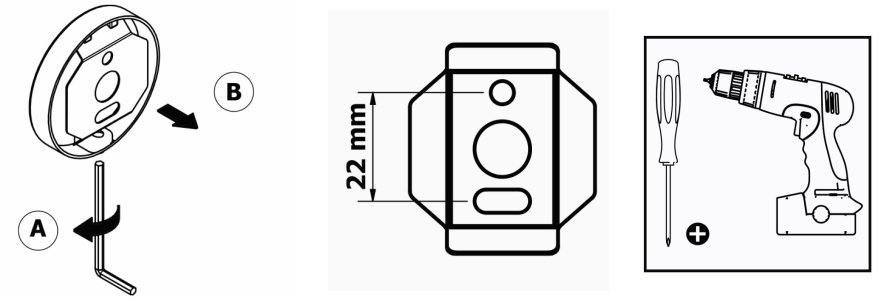

Product Description

Line: Corner

Type: Bath Robe Hook

Code: 00678

Metal: Brass

Product Photo

Mounting Instructions

1

2