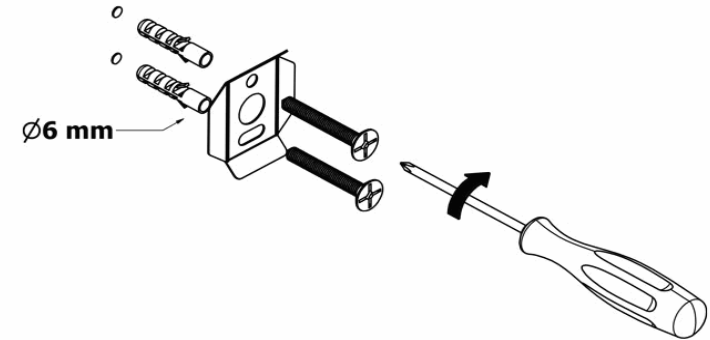

Product Description

Line: Corner

Type: Bath Robe Hook

Code: 00678

Metal: Brass

Product Photo

Mounting Instructions

1

2

3

Technical Sheet

KATSIERIS BROS S.A.

Industry Bathroom accessories, Design & Manufacturing, Koropi Industrial Region, Loc: Poka 194 00, Koropi P.O. 27. Athens-Greece T:+30 210 6627 500
info@sanco.gr, www.sanco.gr

Environmental Management System
EAOT EN ISO 14001:2004
Cert. No 144/1/2010