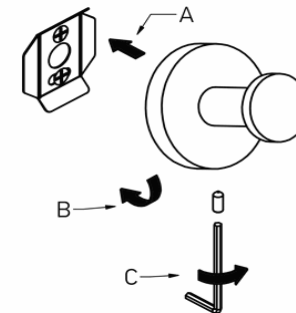

Product Description

Line: Corner

Type: Bath Robe Hook

Code: 00678

Metal: Brass

Product Photo

Mounting Instructions

1

2

3

Technical Sheet

KATSIERIS BROS S.A.

Industry Bathroom accessories, Design & Manufacturing, Koropi Industrial Region, Loc: Poka 194 00, Koropi P.O. 27. Athens-Greece T:+30 210 6627 500
info@sanco.gr, www.sanco.gr

Environmental Management System
EAOT EN ISO 14001:2004
Cert. No 144/1/2010