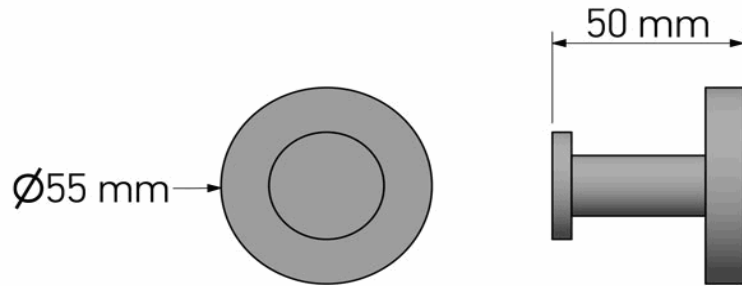

Technical Sheet

KATSIERIS BROS S.A.

Industry Bathroom accessories, Design & Manufacturing, Koropi Industrial Region, Loc: Poka 194 00, Koropi P.O. 27. Athens-Greece T:+30 210 6627 500
info@sanco.gr, www.sanco.gr

Environmental Management System
EAOT EN ISO 14001:2004
Cert. No 144/1/2010