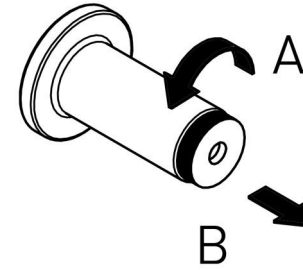

Product Description

Line: Twist
Type: Bath Robe Hook
Code: 00671
Metal: Brass

Product Photo

Mounting Instructions

1