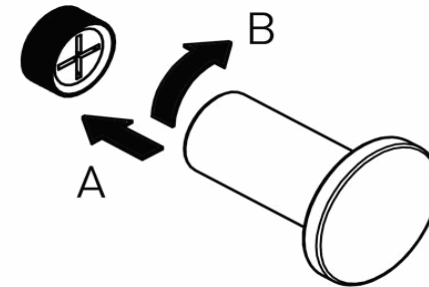

Product Description

Line: Twist
Type: Bath Robe Hook
Code: 00671
Metal: Brass

Product Photo

Mounting Instructions

1

2

3

Technical Sheet

KATSIERIS BROS S.A.

Industry Bathroom accessories, Design & Manufacturing, Koropi Industrial Region, Loc: Poka 194 00, Koropi P.O. 27. Athens-Greece T:+30 210 6627 500
info@sanco.gr, www.sanco.gr