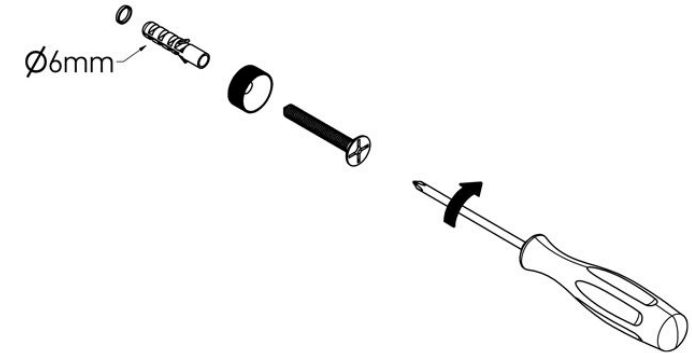

Product Description

Line: Twist
Type: Bath Robe Hook
Code: 00671
Metal: Brass

Product Photo

Mounting Instructions

1

2

3

Technical Sheet

KATSIERIS BROS S.A.

Industry Bathroom accessories, Design & Manufacturing, Koropi Industrial Region, Loc: Poka 194 00, Koropi P.O. 27. Athens-Greece T:+30 210 6627 500
info@sanco.gr, www.sanco.gr