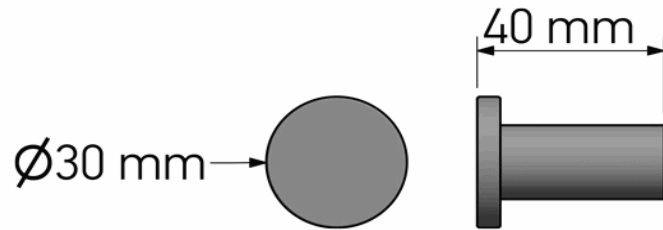

Technical Sheet

KATSIERIS BROS S.A.

Industry Bathroom accessories, Design & Manufacturing, Koropi Industrial Region, Loc: Poka 194 00, Koropi P.O. 27. Athens-Greece T:+30 210 6627 500
info@sanco.gr, www.sanco.gr