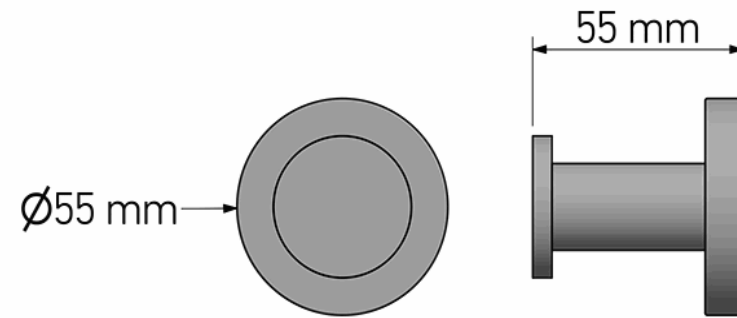

Product Description

Line : Galaxy
Type : Bath Robe Hook
Code : 00620

Technical Sheet

Finishing : Chrome
Metal : Brass

KATSIERIS BROS S.A.

Industry Bathroom accessories, Design & Manufacturing, Koropi Industrial Region, Loc: Poka 194 00, Koropi P.O. 27. Athens-Greece T:+30 210 6627 500, F:+30 210 6626 830
info@sanco.gr, www.sanco.gr

Environmental Management System
EAOT EN ISO 14001:2004
Cert. No 144/1/2010