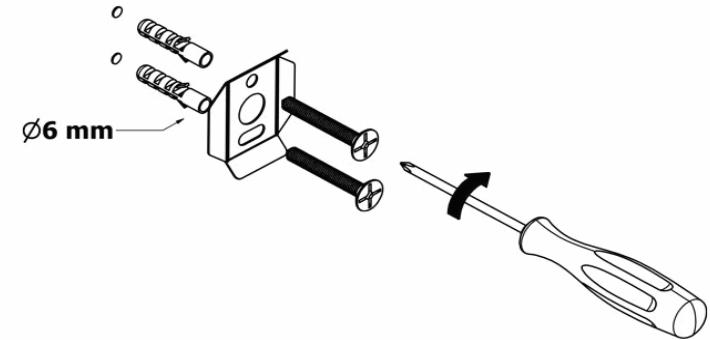

Product Description

Line: Galaxy

Type: Bath Robe Hook

Code: 00620

Metal: Brass

Product Photo

Mounting Instructions

1

2

3

Technical Sheet

KATSIERIS BROS S.A.

Industry Bathroom accessories, Design & Manufacturing, Koropi Industrial Region, Loc: Poka 194 00, Koropi P.O. 27. Athens-Greece T:+30 210 6627 500
info@sanco.gr, www.sanco.gr