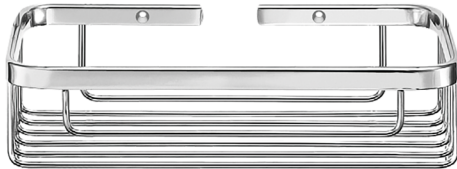

Product Description

Line Extra
Type Rectangular shower basket
Code 003-A03

Technical Sheet

Finishing Chrome
Metal Brass

KATSIERIS BROS S.A.

Industry Bathroom accessories, Design & Manufacturing, Koropi Industrial Region, Loc: Poka 194 00, Koropi P.O. 27. Athens-Greece T:+30 210 6627 500, info@sanco.gr, www.sanco.gr