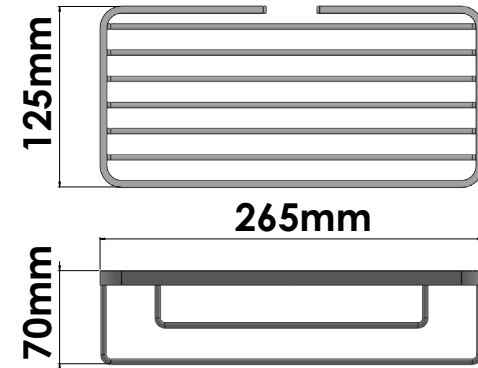

Product Description

Line Extra
Type Rectangular shower basket
Code 003-A03

Technical Sheet

Finishing Chrome
Metal Brass

KATSIERIS BROS S.A.

Industry Bathroom accessories, Design & Manufacturing, Koropi Industrial Region, Loc: Poka 194 00, Koropi P.O. 27. Athens-Greece T:+30 210 6627 500, info@sanco.gr, www.sanco.gr