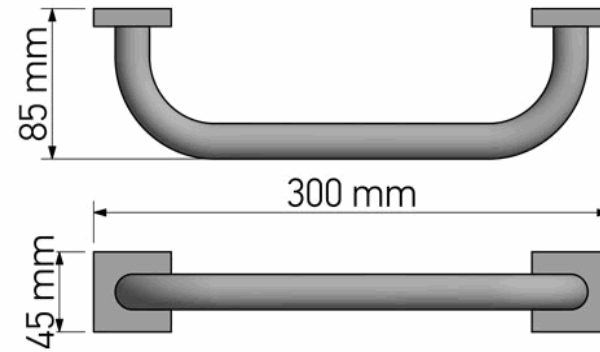

Product Description

Line : Extra
Type : Grab-Bar 30 cm
Code : 00360-W30

Technical Sheet

Finishing : Chrome
Metal : Brass

KATSIERIS BROS S.A.

Industry Bathroom accessories, Design & Manufacturing, Koropi Industrial Region, Loc: Poka 194 00, Koropi P.O. 27. Athens-Greece T:+30 210 6627 500, F:+30 210 6626 830
info@sanco.gr, www.sanco.gr

Environmental Management System
EAOT EN ISO 14001:2004
Cert. No 144/Γ/2010