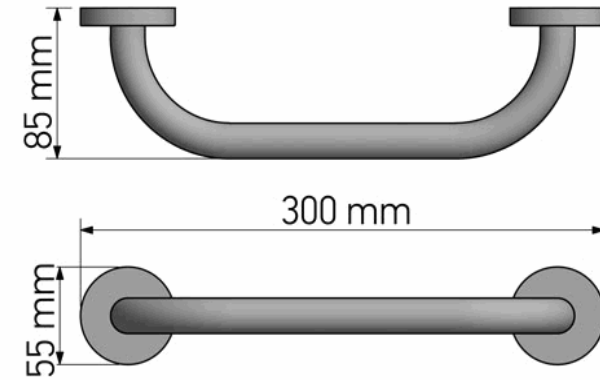

Technical Sheet

Finishing : Chrome
Metal : Brass

KATSIERIS BROS S.A.

Industry Bathroom accessories, Design & Manufacturing, Koropi Industrial Region, Loc: Poka 194 00, Koropi P.O. 27. Athens-Greece T:+30 210 6627 500, F:+30 210 6626 830
info@sanco.gr, www.sanco.gr

Environmental Management System
EAOT EN ISO 14001:2004
Cert. No 144/Γ/2010