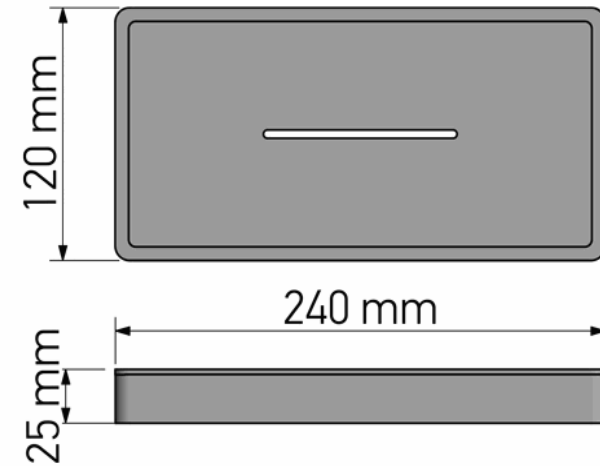

Technical Sheet

Finishing : Chrome
Metal : Brass

KATSIERIS BROS S.A.

Industry Bathroom accessories, Design & Manufacturing, Koropi Industrial Region, Loc: Poka 194 00, Koropi P.O. 27. Athens-Greece T:+30 210 6627 500, F:+30 210 6626 830
info@sanco.gr, www.sanco.gr

Environmental Management System
EAOT EN ISO 14001:2004
Cert. No 144/Γ/2010