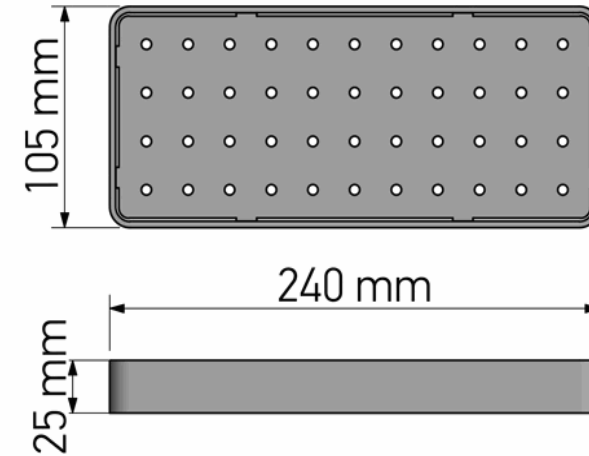

Technical Sheet

Finishing : Chrome
Metal : Brass

KATSIERIS BROS S.A.

Industry Bathroom accessories, Design & Manufacturing, Koropi Industrial Region, Loc: Poka 194 00, Koropi P.O. 27. Athens-Greece T:+30 210 6627 500, F:+30 210 6626 830
info@sanco.gr, www.sanco.gr

Environmental Management System
EAOT EN ISO 14001:2004
Cert. No 144/Γ/2010