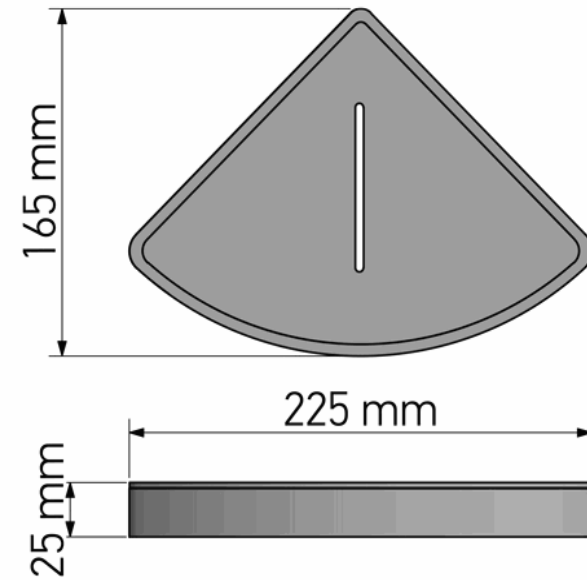

Technical Sheet

Finishing : Chrome
Metal : Brass

KATSIERIS BROS S.A.

Industry Bathroom accessories, Design & Manufacturing, Koropi Industrial Region, Loc: Poka 194 00, Koropi P.O. 27. Athens-Greece T:+30 210 6627 500, F:+30 210 6626 830
info@sanco.gr, www.sanco.gr

Environmental Management System
EAOT EN ISO 14001:2004
Cert. No 144/Γ/2010