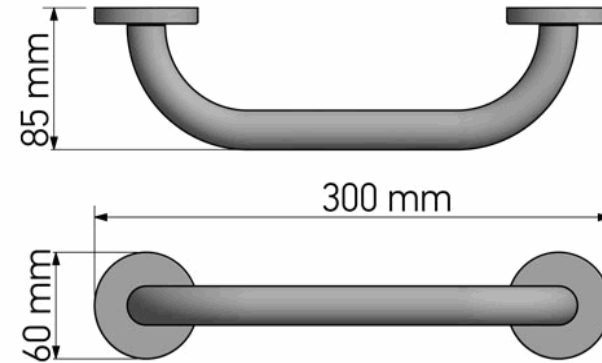

Technical Sheet

Finishing : Chrome
Metal : Brass

KATSIERIS BROS S.A.

Industry Bathroom accessories, Design & Manufacturing, Koropi Industrial Region, Loc: Poka 194 00, Koropi P.O. 27. Athens-Greece T:+30 210 6627 500, F:+30 210 6626 830
info@sanco.gr, www.sanco.gr

Environmental Management System
EAOT EN ISO 14001:2004
Cert. No 144/Γ/2010