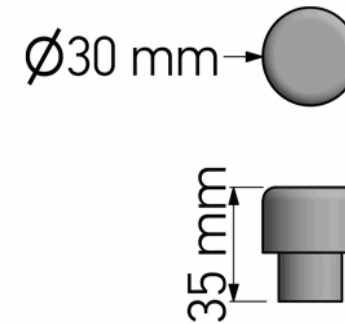

Technical Sheet

Finishing : Chrome
Metal : Brass

KATSIERIS BROS S.A.

Industry Bathroom accessories, Design & Manufacturing, Koropi Industrial Region, Loc: Poka 194 00, Koropi P.O. 27. Athens-Greece T:+30 210 6627 500, F:+30 210 6626 830
info@sanco.gr, www.sanco.gr

Environmental Management System
EAOT EN ISO 14001:2004
Cert. No 144/Γ/2010