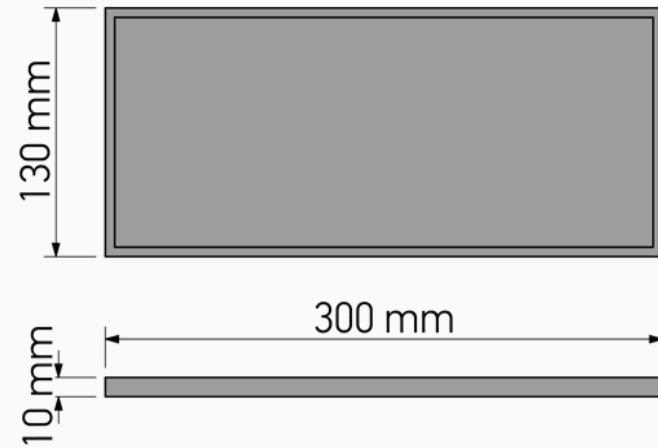

Technical Sheet

Finishing : Chrome
Metal : Brass

KATSIERIS BROS S.A.

Industry Bathroom accessories, Design & Manufacturing, Koropi Industrial Region, Loc: Poka 194 00, Koropi P.O. 27. Athens-Greece T:+30 210 6627 500, F:+30 210 6626 830
info@sanco.gr, www.sanco.gr

Environmental Management System
EAOT EN ISO 14001:2004
Cert. No 144/Π/2010