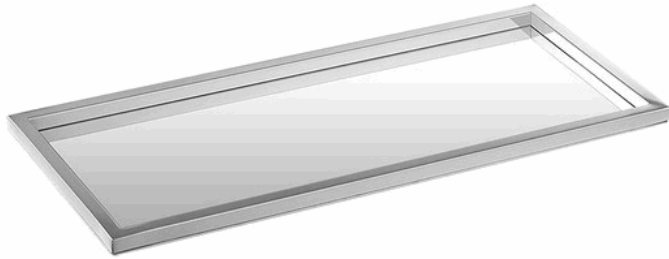

Product Description

Line : Hotel Amenities
Type : Stand Amenitis
Code : 00143