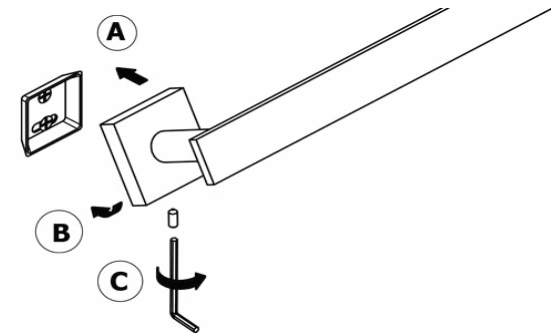

Product Description

Line: Cosmos

Type: Single Towel Rail 60cm

Code: 24604

Metal: Brass

Product Photo

Mounting Instructions

1

2

3

Technical Sheet

KATSIERIS BROS S.A.

Industry Bathroom accessories, Design & Manufacturing, Koropi Industrial Region, Loc: Poka 194 00, Koropi P.O. 27. Athens-Greece T:+30 210 6627 500, F:+30 210 6626 830
info@sanco.gr, www.sanco.gr