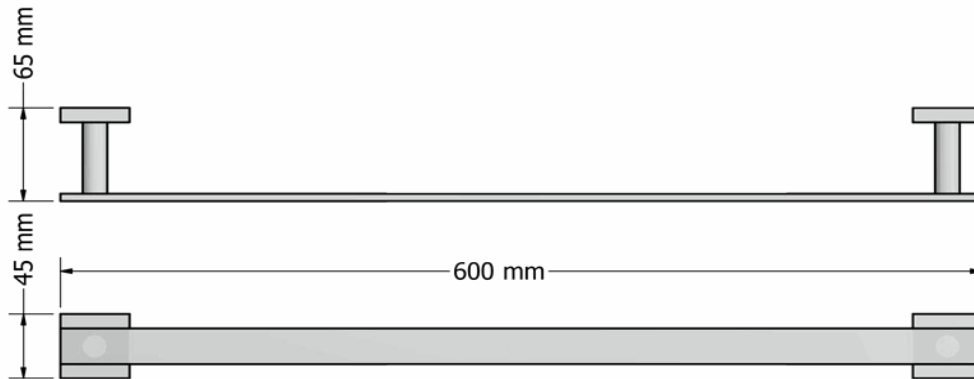

Technical Sheet

KATSIERIS BROS S.A.

Industry Bathroom accessories, Design & Manufacturing, Koropi Industrial Region, Loc: Poka 194 00, Koropi P.O. 27. Athens-Greece T:+30 210 6627 500, F:+30 210 6626 830
info@sanco.gr, www.sanco.gr