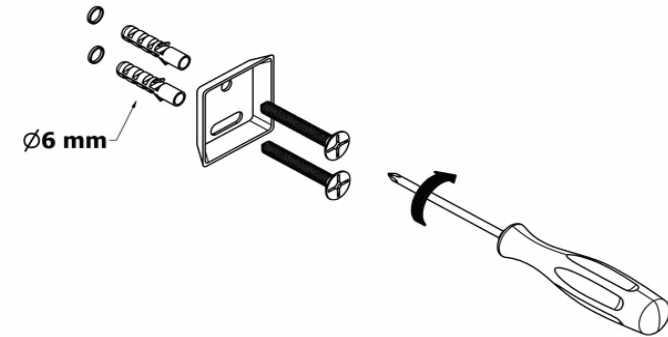

Product Description

Line: Cosmos

Type: Single Towel Rail 60cm

Code: 24604

Metal: Brass

Product Photo

Mounting Instructions

1

2

3

Technical Sheet

KATSIERIS BROS S.A.

Industry Bathroom accessories, Design & Manufacturing, Koropi Industrial Region, Loc: Poka 194 00, Koropi P.O. 27. Athens-Greece T:+30 210 6627 500, F:+30 210 6626 830
info@sanco.gr, www.sanco.gr