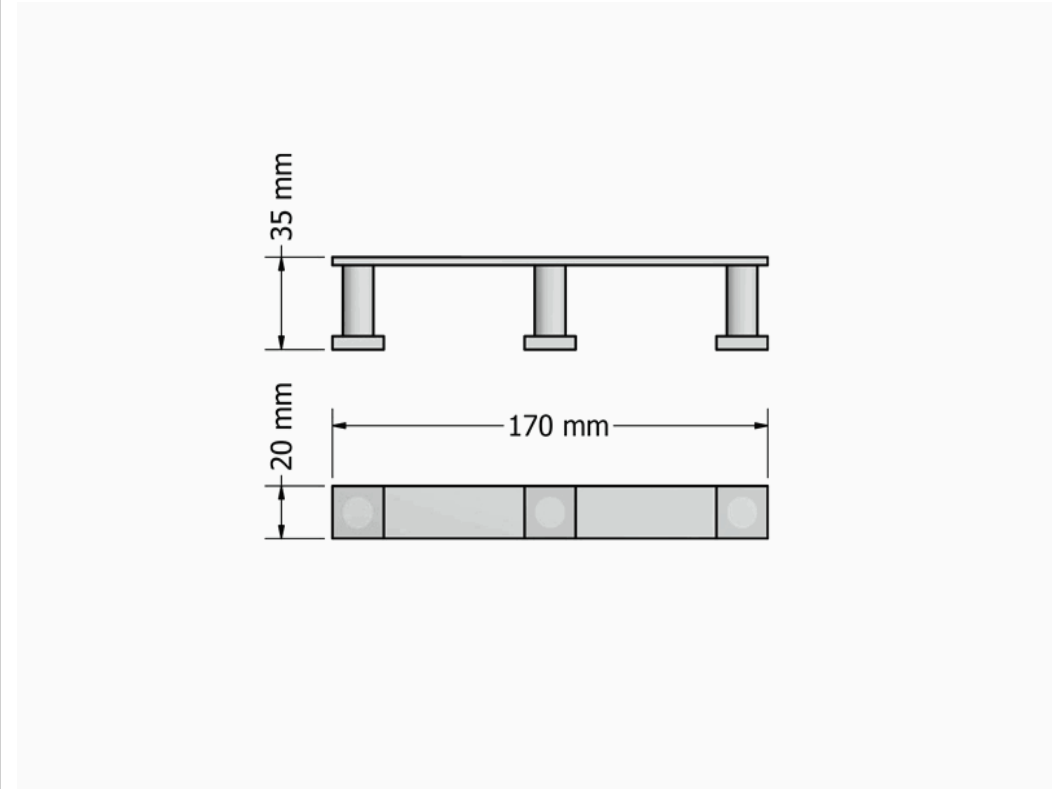

Technical Sheet

Finishing : Chrome
Metal : Brass

KATSIERIS BROS S.A.

Industry Bathroom accessories, Design & Manufacturing, Koropi Industrial Region, Loc: Poka 194 00, Koropi P.O. 27. Athens-Greece T:+30 210 6627 500, F:+30 210 6626 830
info@sanco.gr, www.sanco.gr

Environmental Management System
EAOT EN ISO 14001:2004
Cert. No 144/Γ/2010